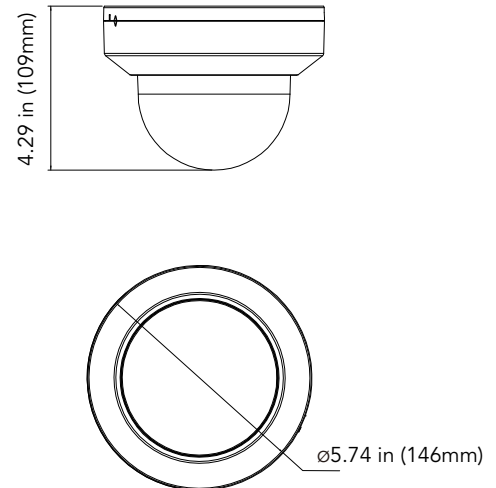

FUNCTIONS

- 5MP HD-TVI (default), CVI, AHD, ANALOG (960H)
- Maximum Resolution: 2592 x 1944
- 2.7-13.5 mm, motorized lens
- Smart IR Illumination Up to 115 ft.
- True Day/Night
- True WDR
- Digital NR
- AGC
- BLC
- DIP Switch
- DC12V / AC24V
- 30 FPS
- NDAA Compliant

DIMENSIONS

Unit : inch (mm)

OPTIONAL ACCESSORIES

AVM-CWM-EDV-L1
COMPACT WALL MOUNT

AVC-TD52M
5MP HD-TVI VARIFOCAL LENS INDOOR DOME CAMERA

SPECIFICATIONS

CAMERA	
Image Sensor	1/2.7" Progressive Scan CMOS
Resolution	5MP
Image Size	2592 x 1944
Video Output	1-channel BNC Video Output
Image System	PAL / NTSC
Electronic Shutter	1/15s to 1/50,000s
IR Distance	Up to 115 ft.
Video Formats	HD-TVI / AHD / CVI / CVBS (Analog)
Frame Rate	5AHD/5TVI: 5MP @20fps (NTSC / PAL), AHD/CVI/TVI: 4MP @30fps (NTSC) / @25fps (PAL), 2MP @30fps (NTSC) / @25fps (PAL)
Min. Illumination	0.05luxF1.2(AGC ON), 0Lux with IR ON
Lens	2.7-13.5 mm, motorized lens
Lens Mount	φ14mm
Horizontal Field of View	101.89° (W) -30.56° (T)
S/N Ratio	39dB
Function Control	OSD, Control over Coax (UTC)
IMAGE	
Day & Night	EXT / Auto / Color / BW (Black and White)
True WDR	Yes
Digital NR	Yes (3D DNR)
Auto Gain Control (AGC)	Yes
Auto White Balance (AWB)	Yes
Backlight Compensation (BLC)	Yes
Edge Brightness Compensation	Yes
Defog	No
HLC	Yes
Sharpness	Yes
Mirror Image	Yes
Smart IR (Anti-SAT)	Yes
Image Setting	Yes
Defect Correction	Auto / Manual
GENERAL	
Angle Adjustment	Any Angle
Input Voltage	DC 12V / AC24V (±10%)
Power Consumption	Maximum 5W
Working Environment	-22°~122° F (-30°~50° Celcius)
Dimensions	Ø5.74" x 4.29" (Ø146mm x 109mm)